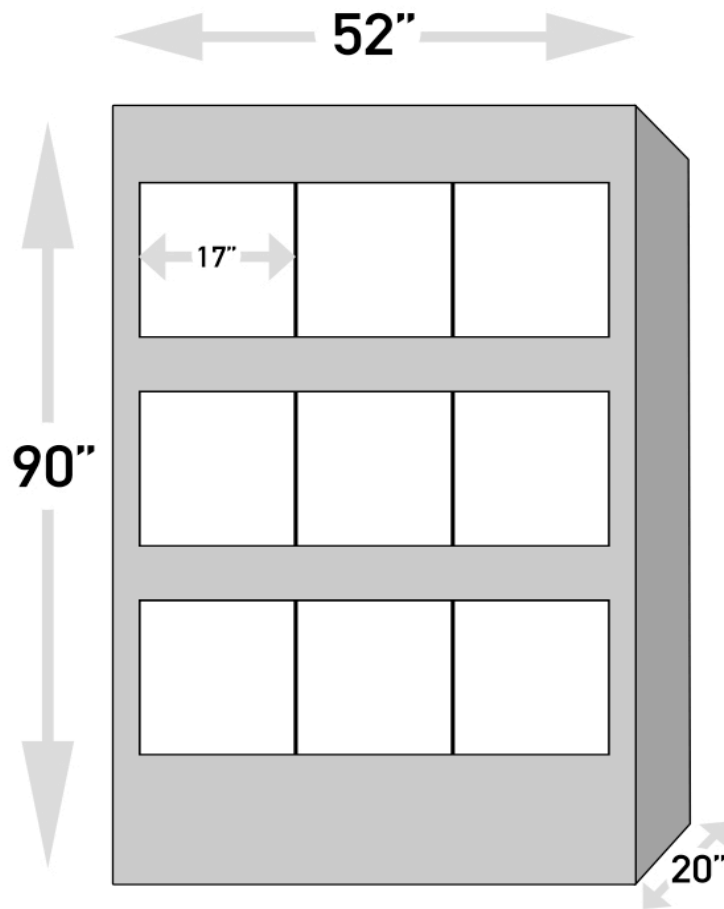

Freshwater Fish Rack F2000 + THRIVE Specs

Dimensions:

L52 x W20 x H90

Layout:

9 Tanks - Capacity: 25 Gallons ea Tank, 75 Gallons ea Level, 225 Gallons ea Rack
Viewing Area ea Tank = 17" - Water Level = 17"

Electrical:

Heaters x (4) 100w ea = 400w

(9) Filters x 2w = 18w Total

(3) LED 2x48" Light Fixtures x 46w = 138w Total

Price:

THRIVE with 3D Backgrounds **$2,640**

F2000 with Blue Backgrounds **$2,510**