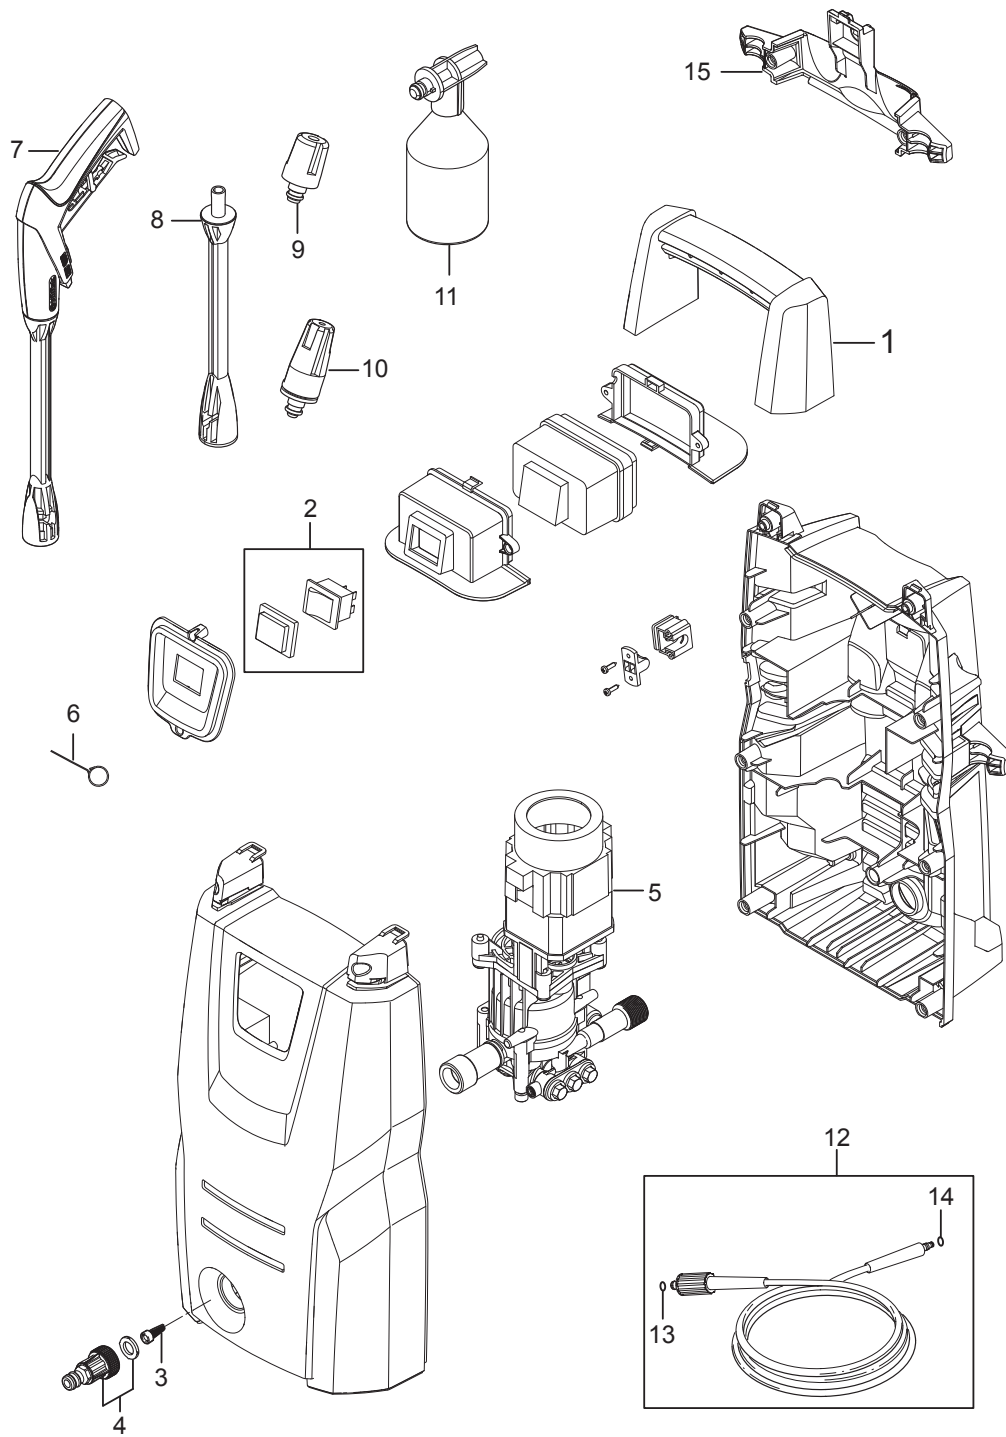

PARTS LIST

2019.07.17

TABLE OF CONTENTS

Overview1
Motor pump3

No.	Part No.	Qty.	Description	Part Note
1	128500937	1	10 PCS 4C BOX CLASSIC	
	128500916	1	10 PCS 4C BOX CLASSIC 100.5	[1]
1	31001101	1	HANDLE SMALL INCL 2 SCREWS	
2	126486831	1	SWITCH CPL	
3	6481094	1	FILTER	
4	1402809	1	QUICK COUPLING MALE W.	
5		1	Motor	[2]
6	6520844	1	CLEANING TOOL, BLACK	
7	128500909	1	G1 GUN GERNI	
8	128500063	1	G2 NOZZLE TUBE GREEN SP	
9	126481122	1	TORNADO G2	
9	126487801	1	TORNADO NOZZLE G2 GREEN 1	
10	128500298	1	C&C POWERSPEED	
11	128500077	1	C&C FOAMSPRAYER WITH BOTT	
12	31001107	1	HOSE 5M	
13	3001211	1	O-RING 9.6X2.4 NITRIL 70	
13	6411218	1	BAG WITH 10 O-RINGS 30012	
14	3004304	1	O-RING	
15	31001128	1	ACCESSORY BRIDGE KIT SMALL	

Part Notes:

- [1] - NEVER LAUNCHED
- [2] - Motor pump

No.	Part No.	Qty.	Description	Part Note
1	31000519	1	WOBBLE DISC KIT	
2	31001106	1	START STOP SYSTEM SMALL	
3	31000518	1	VALVE KIT	
4	31000516	1	SEALING KIT	
5	31000517	1	PUMP PISTON KIT	
6	31000514	1	MICRO SWITCH	
7	31000520	1	PUMP KIT	
8	31000791	1	WATER INLET PLASTIC	[1]
9	31000832	1	CARBON BRUSH KIT 2 PCS	[2]
9	31000833	1	CARBON BRUSH KIT 2 PCS	[3]

Part Notes:

- [1] - Included in pos. 7 - 31000520 Pump kit
- [2] - C100, 105 and 110
- [3] - C120 and C125