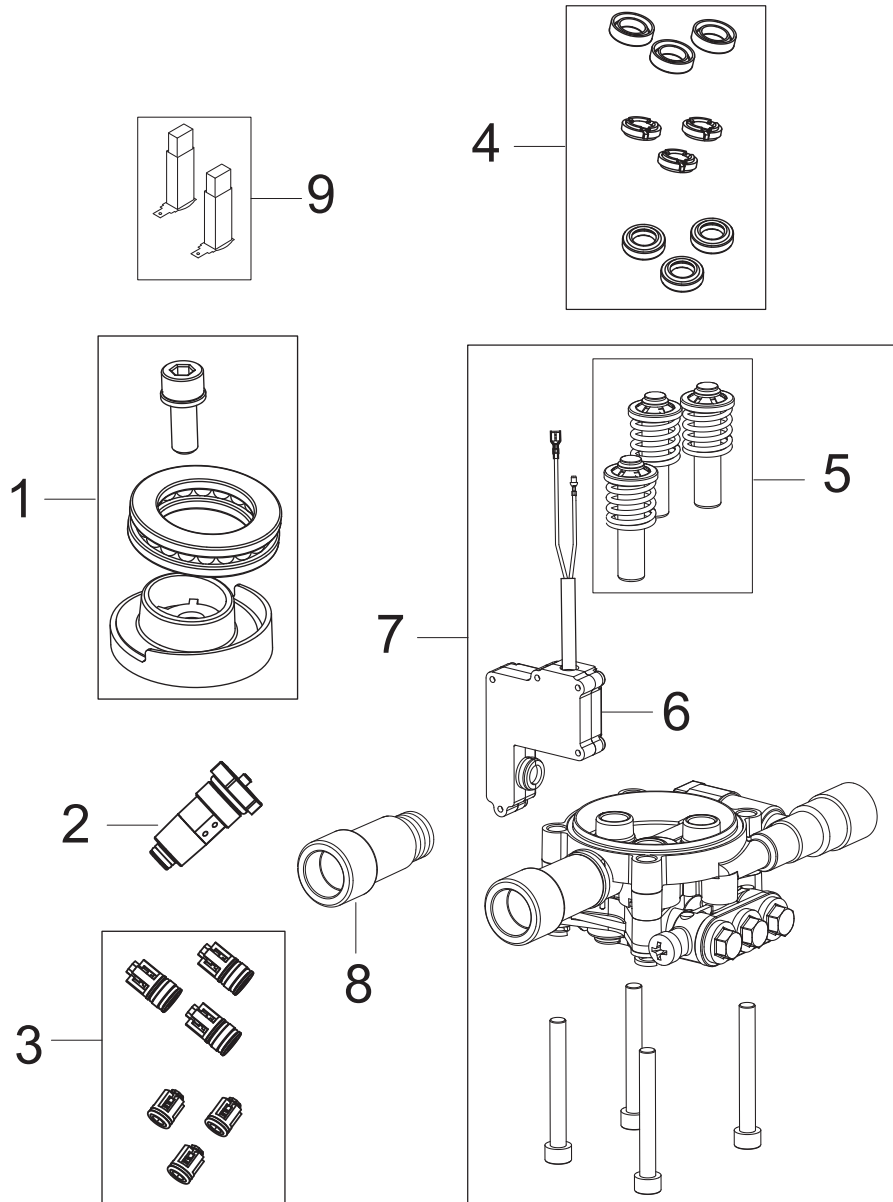

PARTS LIST

2019.07.17

TABLE OF CONTENTS

Overview1
Motor pump3

No.	Part No.	Qty.	Description	Part Note
1	128500937	1	10 PCS 4C BOX CLASSIC	
	128500916	1	10 PCS 4C BOX CLASSIC 100.5	[1]
1	31001101	1	HANDLE SMALL INCL 2 SCREWS	
2	126486831	1	SWITCH CPL	
3	6481094	1	FILTER	
4	1402809	1	QUICK COUPLING MALE W.	
5		1	Motor	[2]
6	6520844	1	CLEANING TOOL, BLACK	
7	128500909	1	G1 GUN GERNI	
8	128500063	1	G2 NOZZLE TUBE GREEN SP	
9	126481122	1	TORNADO G2	
9	126487801	1	TORNADO NOZZLE G2 GREEN 1	
10	128500298	1	C&C POWERSPEED	
11	128500077	1	C&C FOAMSPRAYER WITH BOTT	
12	31001107	1	HOSE 5M	
13	3001211	1	O-RING 9.6X2.4 NITRIL 70	
13	6411218	1	BAG WITH 10 O-RINGS 30012	
14	3004304	1	O-RING	
15	31001128	1	ACCESSORY BRIDGE KIT SMALL	

Part Notes:

- [1] - NEVER LAUNCHED
- [2] - Motor pump

No.	Part No.	Qty.	Description	Part Note
1	31000519	1	WOBBLE DISC KIT	
2	31001106	1	START STOP SYSTEM SMALL	
3	31000518	1	VALVE KIT	
4	31000516	1	SEALING KIT	
5	31000517	1	PUMP PISTON KIT	
6	31000514	1	MICRO SWITCH	
7	31000520	1	PUMP KIT	
8	31000791	1	WATER INLET PLASTIC	[1]
9	31000832	1	CARBON BRUSH KIT 2 PCS	[2]
9	31000833	1	CARBON BRUSH KIT 2 PCS	[3]

Part Notes:

- [1] - Included in pos. 7 - 31000520 Pump kit
- [2] - C100, 105 and 110
- [3] - C120 and C125