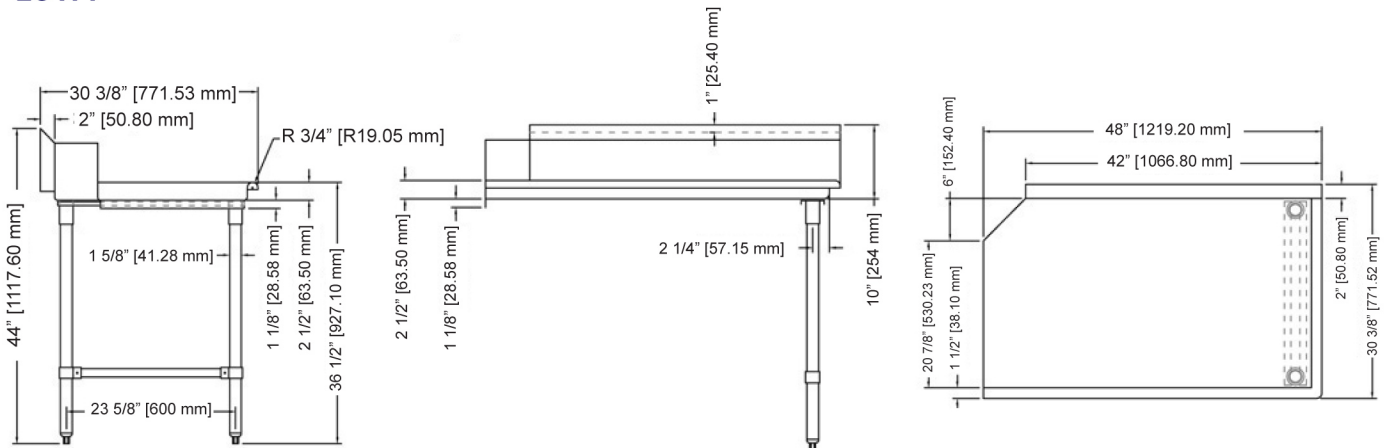

TECHNICAL SPECIFICATIONS

ITEM	28474	28475
DESCRIPTION	36" left side clean dish table	36" right side clean dish table
DIMENSIONS (DWH)	30.37" x 36" x 44" / 771.4 x 914.4 x 1117.6 mm	

TECHNICAL DRAWINGS AND DIMENSIONS

28474

TECHNICAL DRAWINGS AND DIMENSIONS

28475

Telephone: 416-740-2424
 Email: help@nellaonline.com
 Website: www.nellaonline.com

TABLES AND SINKS

48" LEFT / RIGHT SIDE CLEAN DISH TABLES

TECHNICAL SPECIFICATIONS

ITEM	28476	28477
DESCRIPTION	48" left side clean dish table	48" right side clean dish table
DIMENSIONS (DWH)	30.37" x 48" x 44" / 771.4 x 1219.2 x 1117.6 mm	

TECHNICAL DRAWINGS AND DIMENSIONS

28476

TECHNICAL DRAWINGS AND DIMENSIONS

28477

Telephone: 416-740-2424
 Email: help@nellaonline.com
 Website: www.nellaonline.com

TABLES AND SINKS

60" LEFT / RIGHT SIDE CLEAN DISH TABLES

TECHNICAL SPECIFICATIONS

ITEM	28478	28479
DESCRIPTION	60" left side clean dish table	60" right side clean dish table
DIMENSIONS (DWH)	30.37" x 60" x 44" / 771.4 x 1524 x 1117.6 mm	