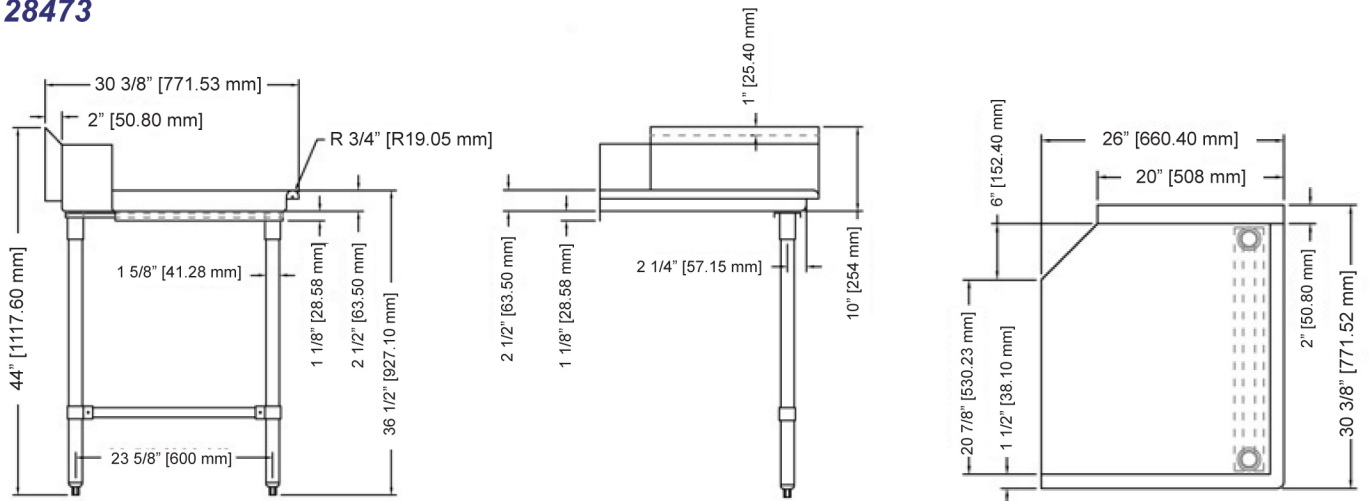

TECHNICAL DRAWINGS AND DIMENSIONS

28473

Telephone: 416-740-2424
Email: help@nellaonline.com
Website: www.nellaonline.com