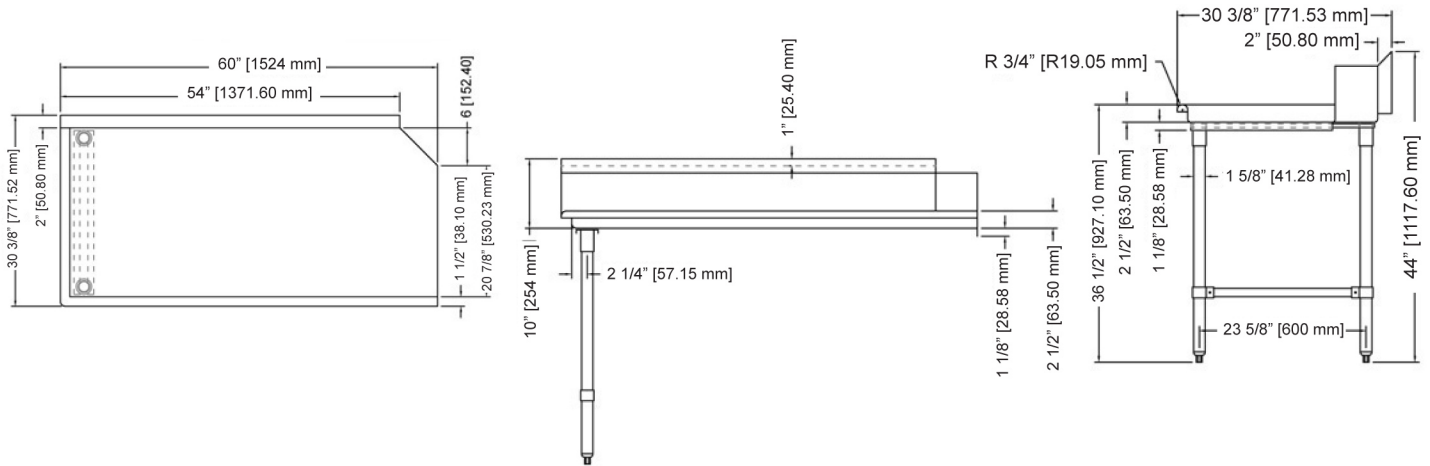

TECHNICAL DRAWINGS AND DIMENSIONS

28478