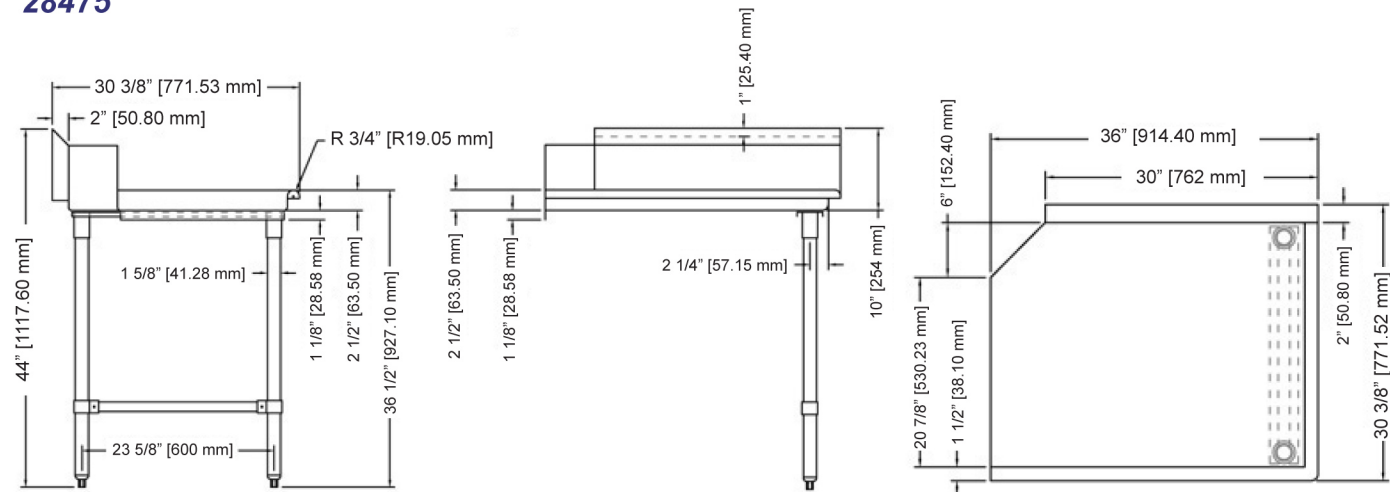

TECHNICAL DRAWINGS AND DIMENSIONS

28475

Telephone: 416-740-2424
Email: help@nellaonline.com
Website: www.nellaonline.com