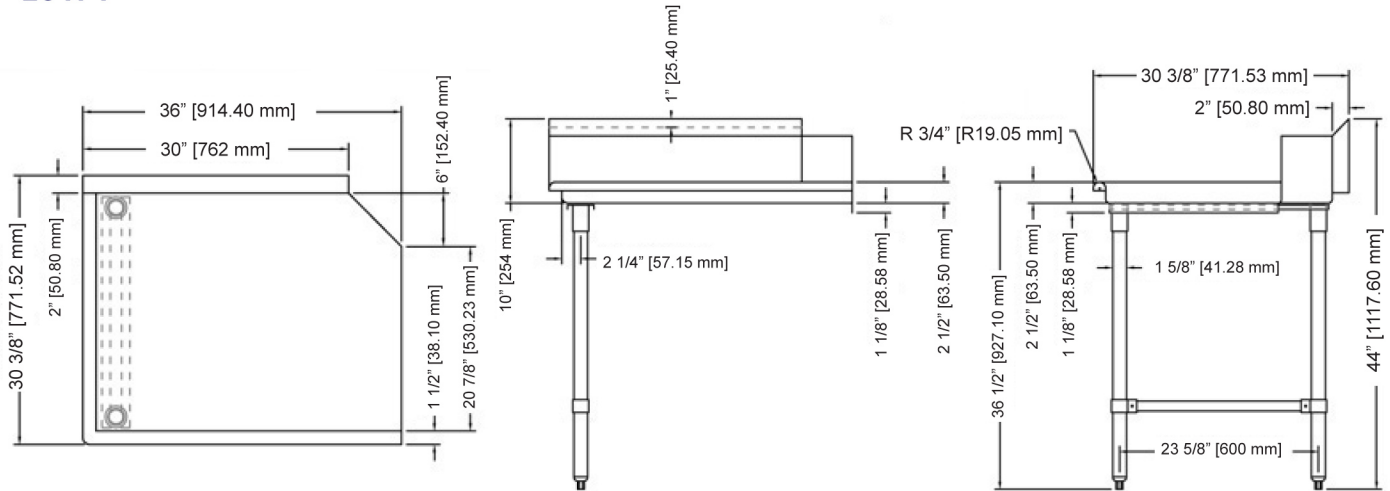

TECHNICAL DRAWINGS AND DIMENSIONS

28474