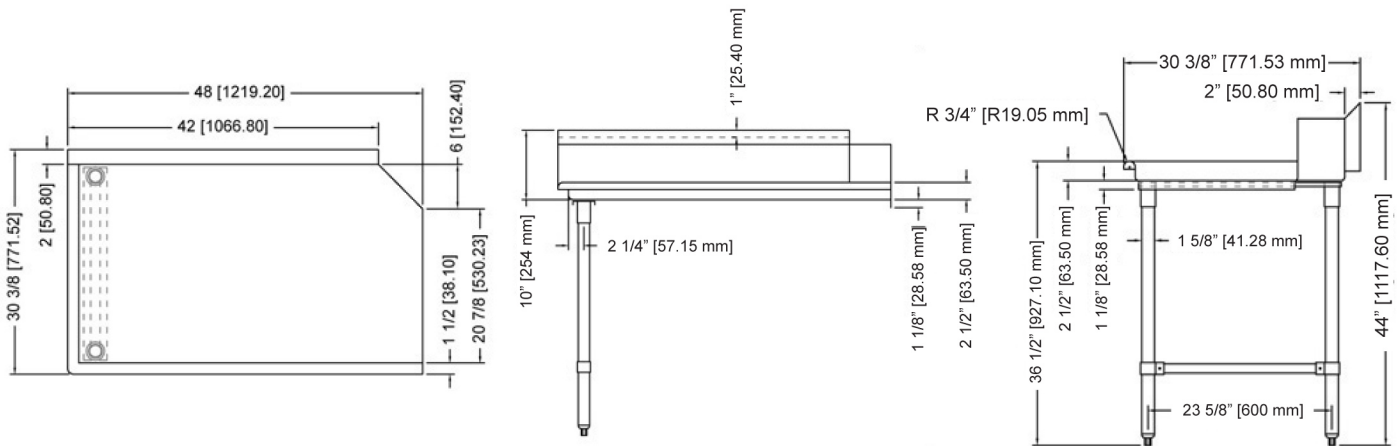

TECHNICAL SPECIFICATIONS

ITEM	28474	28475
DESCRIPTION	36" left side clean dish table	36" right side clean dish table
DIMENSIONS (DWH)	30.37" x 36" x 44" / 771.4 x 914.4 x 1117.6 mm	

TECHNICAL DRAWINGS AND DIMENSIONS

28474

TECHNICAL DRAWINGS AND DIMENSIONS

28475

Telephone: 416-740-2424
 Email: help@nellaonline.com
 Website: www.nellaonline.com

TABLES AND SINKS

48" LEFT / RIGHT SIDE CLEAN DISH TABLES

TECHNICAL SPECIFICATIONS

ITEM	28476	28477
DESCRIPTION	48" left side clean dish table	48" right side clean dish table
DIMENSIONS (DWH)	30.37" x 48" x 44" / 771.4 x 1219.2 x 1117.6 mm	

TECHNICAL DRAWINGS AND DIMENSIONS

28476

TECHNICAL DRAWINGS AND DIMENSIONS

28477

Telephone: 416-740-2424
 Email: help@nellaonline.com
 Website: www.nellaonline.com

TABLES AND SINKS

60" LEFT / RIGHT SIDE CLEAN DISH TABLES

TECHNICAL SPECIFICATIONS

ITEM	28478	28479
DESCRIPTION	60" left side clean dish table	60" right side clean dish table
DIMENSIONS (DWH)	30.37" x 60" x 44" / 771.4 x 1524 x 1117.6 mm	