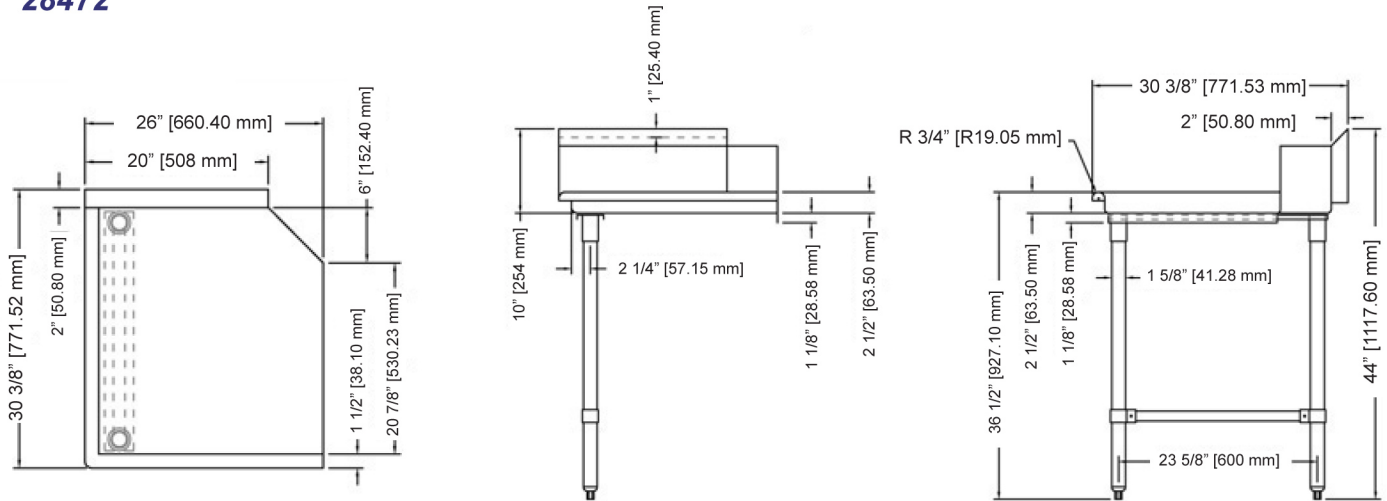

TECHNICAL DRAWINGS AND DIMENSIONS

28472