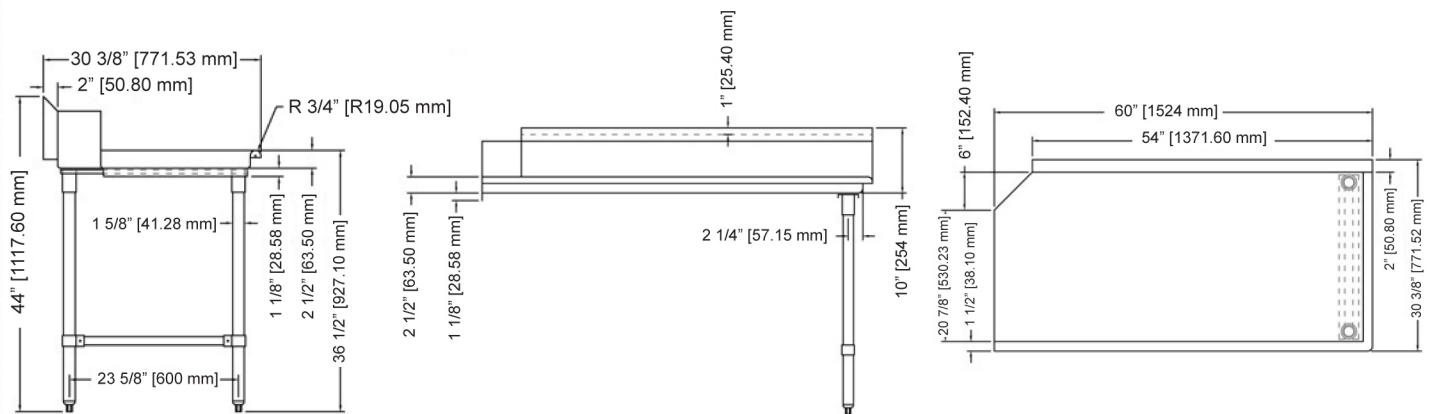

TECHNICAL DRAWINGS AND DIMENSIONS

28479