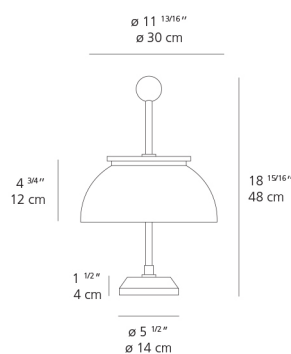

Lamp type	LED-T
Lamp	max 2X40W E12/G16.5
Lamp Included	No
Control type	On/Off (On Cord)
Input Voltage	120V
Power consumption	N/A
Ballast	N/A

Colors & Finishes

- White Glass (Diffuser)
- Black marble (Base)

Materials

- Diffuser in crystal glass
- Handturned metal structure in nickel-plate
- Base in black marble

Features & Accessories

- 1959 - First lamp designed and produced by Artemide

Dimensions

Packaging

1 Box

1 x 15" x 15" x 18-9/16" / 12.13 lbs - 38 cm x 38 cm x 47 cm / 5.5 kg

Light distribution

Diffused

Luminaire weight

7.72 lbs / 3.5 kg

Warranty

5 year Limited warranty,
Upon registration. Click here
to register your purchase.