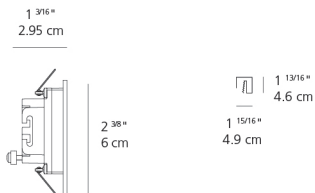

- 1/8" (3mm)-thick tempered glass protection screen
- For complete fixture, please order body(ies) + corresponding driver(s)
- Remote Driver 18W (NLA0100003)

Dimensions

Packaging

1 Box

1 x 7-3/16" x 6-13/16" x 3-5/8" / .64 lbs - 18 cm x 17 cm x 9 cm / .29 kg