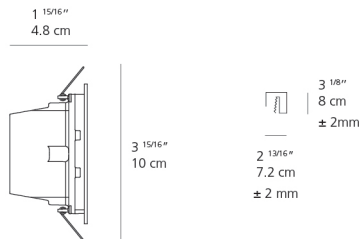

- 1/8" (3mm)-thick tempered glass protection screen
- For complete fixture, please order body(ies) + corresponding driver(s)
- Remote Driver 18W (NLA0100005)

Dimensions

Packaging

1 Box

1 x 7-3/16" x 6-13/16" x 3-5/8" / 1.06 lbs - 18 cm x 17 cm x 9 cm / .48 kg