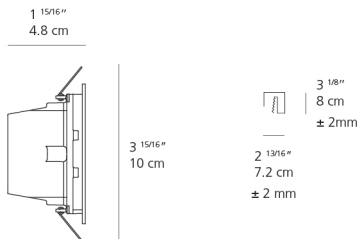

- 1/8" (3mm)-thick tempered glass protection screen
- For complete fixture, please order body(ies) + corresponding driver(s)
- Remote Driver 18W (NLA0100005)

Dimensions

Packaging

1 Box

1 x 7-3/16" x 6-13/16" x 3-5/8" / 1.06 lbs - 18 cm x 17 cm x 9 cm / .48 kg