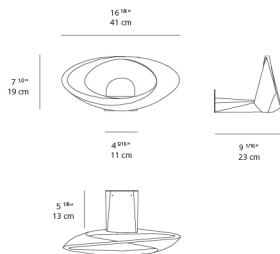

**Reverse or forward phase (120v only)

Colors & Finishes

White

Materials

- Body in painted die-cast aluminum
- Wall support in painted die-cast aluminum

Features & Accessories

Dimensions

Packaging

1 Box

1 x 17-13/16" x 9-15/16" x 9-15/16" / 5.29 lbs - 45 cm x 25 cm x 25 cm / 2.4 kg

Light distribution

Direct/Indirect

Luminaire weight

3.09 lbs / 1.4 kg

Warranty

5 year limited warranty,
Upon registration. Click here
to register your purchase.