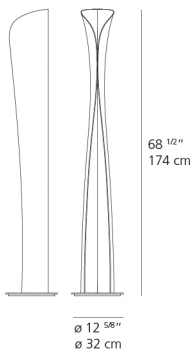

Colors & Finishes

-  Black (Exterior body)
-  White (Interior & Base)

Materials

- Body in painted aluminum
- Base in weighted painted metal

Features & Accessories

- Dual switching located on cord allows the independent operation of the two light sources

Dimensions

Packaging

1 Box

1 x 72-1/8" x 15-13/16" x 15-13/16" / 61.73 lbs - 183 cm x 40 cm x 40 cm / 28 kg

Light distribution

Direct/Indirect

Luminaire weight

50.71 lbs / 23 kg