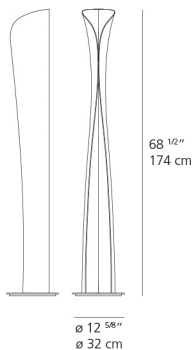

Colors & Finishes

- Black (Exterior Body)
- White (Interior & Base)

Materials

- Body in painted aluminum
- Base in weighted painted metal

Features & Accessories

- Dual switching located on cord allows the independent operation of the two light sources

Dimensions

Packaging

1 Box

1 x 72-1/8" x 15-13/16" x 15-13/16" / 61.73 lbs - 183 cm x 40 cm x 40 cm / 28 kg

Light distribution

Direct/Indirect

Luminaire weight

50.71 lbs / 23 kg