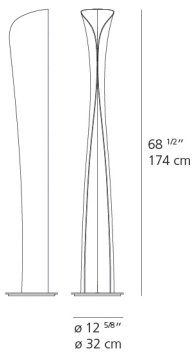

Colors & Finishes

White

Materials

- Body in painted aluminum
- Base in weighted painted metal

Features & Accessories

- Dual switching located on cord allows the independent operation of the two light sources

Dimensions

Packaging

1 Box

1 x 72-1/8" x 15-13/16" x 15-13/16" / 61.73 lbs - 183 cm x 40 cm x 40 cm / 28 kg

Light distribution

Direct/Indirect

Luminaire weight

50.71 lbs / 23 kg