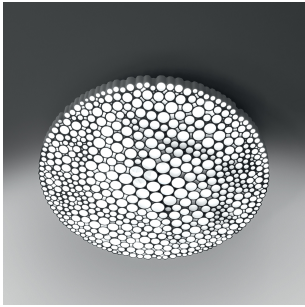

Calipso LED wall/ceiling 2700K white

SPECIFICATIONS

0210W18A

Design By

Neil Poulton

Collection

Design

Specifications

Delivered lumens	2883.9lm
Light output ratio	49.5lm/W
Power consumption	58.W
Led type	49.8W Array*
CCT (Correlated Color Temperature)	2700K
CRI (Color Rendering Index)	>90
Life expectancy	50000Hrs
Control type	Dimmable 2-Wire / Dimmable 0-10V
Input Voltage	120-277V
Driver	EFORE - 1 x RCL050-1200A

Colors & Finishes

White

Materials

- Fractal shape of an impure geometry
- Direct diffused light output
- Louver in ASA (Acrylonitrile Styrene Acrylate)

Features & Accessories

- Driver is compatible to both 2-wire dimming and 0-10V dimming options
- ADA compliant