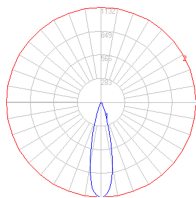

Dimensions

4 9/16"
11.6 cm

Packaging

1 Box

1 x 13-7/8" x 8-9/16" x 10-5/16" / 5.22 lbs - 35 cm x 21.5 cm x 26 cm / 2.37 kg

Light distribution

Direct

Red = Max Cd. Through Vertical plane

Blue = Max Cd. Through Horizontal plane

Luminaire weight

3.73 lbs / 1.69 kg

Warranty

5 year limited warranty,
Upon registration. Click here
to register your purchase.