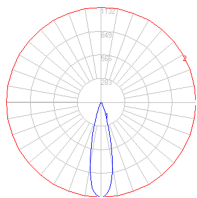

Dimensions

4 9/16"
11.6 cm

Packaging

1 Box

1 x 13-7/8" x 8-9/16" x 10-5/16" / 5.22 lbs - 35 cm x 21.5 cm x 26 cm / 2.37 kg

Light distribution

Direct

Luminaire weight

3.73 lbs / 1.69 kg

Red = Max Cd. Through Vertical plane

Blue = Max Cd. Through Horizontal plane

Warranty

5 year limited warranty,
Upon registration. Click here
to register your purchase.