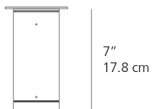

Dimensions

4 9/16"
11.6 cm

Packaging

1 Box

1 x 13-7/8" x 8-9/16" x 10-5/16" / 5.22 lbs - 35 cm x 21.5 cm x 26 cm / 2.37 kg

Light distribution

Direct

Luminaire weight

3.73 lbs / 1.69 kg

Red = Max Cd. Through Vertical plane

Blue = Max Cd. Through Horizontal plane

Warranty

5 year limited warranty,
Upon registration. Click here
to register your purchase.