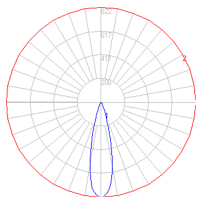

Dimensions

4 9/16"
11.6 cm

Packaging

1 Box

1 x 13-7/8" x 8-9/16" x 10-5/16" / 5.22 lbs - 35 cm x 21.5 cm x 26 cm / 2.37 kg

Light distribution

Direct

Luminaire weight

3.73 lbs / 1.69 kg

Red = Max Cd. Through Vertical plane

Blue = Max Cd. Through Horizontal plane

Warranty

5 year limited warranty,
Upon registration. Click here
to register your purchase.