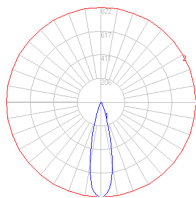

### Dimensions

4 9/16"  
11.6 cm

### Packaging

1 Box

1 x 13-7/8" x 8-9/16" x 10-5/16" / 5.22 lbs - 35 cm x 21.5 cm x 26 cm / 2.37 kg

### Light distribution

Direct

### Luminaire weight

3.73 lbs / 1.69 kg

Red = Max Cd. Through Vertical plane

Blue = Max Cd. Through Horizontal plane