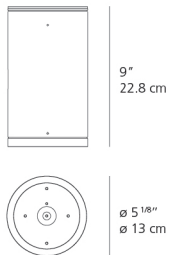

### Dimensions

### Luminaire weight

8.38 lbs / 3.8 kg

Red = Max Cd. Through Vertical plane

Blue = Max Cd. Through Horizontal plane