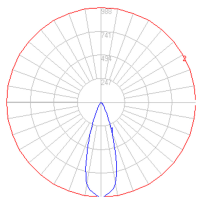

### Dimensions

### Packaging

1 Box

1 x 20" x 13-3/8" x 14-3/8" / 12.35 lbs - 50.7 cm x 33.7 cm x 36.3 cm / 5.6 kg

### Light distribution

Direct

### Luminaire weight

8.38 lbs / 3.8 kg

Red = Max Cd. Through Vertical plane

Blue = Max Cd. Through Horizontal plane