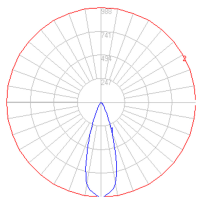

Dimensions

Packaging

1 Box

1 x 20" x 13-3/8" x 14-3/8" / 12.35 lbs - 50.7 cm x 33.7 cm x 36.3 cm / 5.6 kg

Light distribution

Direct

Luminaire weight

8.38 lbs / 3.8 kg