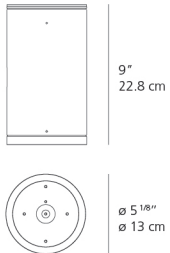

Dimensions

Packaging

1 Box

1 x 20" x 13-3/8" x 14-3/8" / 12.35 lbs - 50.7 cm x 33.7 cm x 36.3 cm / 5.6 kg

Light distribution

Direct

Luminaire weight

8.38 lbs / 3.8 kg