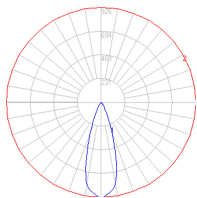

Luminaire weight

8.38 lbs / 3.8 kg

Warranty

5 year limited warranty, Upon registration. Click [here](#) to register your purchase.

Red = Max Cd. Through Vertical plane

Blue = Max Cd. Through Horizontal plane