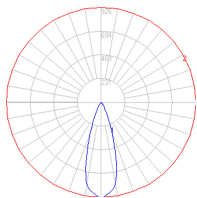

Dimensions

Packaging

1 Box

1 x 20" x 13-3/8" x 14-3/8" / 12.35 lbs - 50.7 cm x 33.7 cm x 36.3 cm / 5.6 kg

Light distribution

Direct

Luminaire weight

8.38 lbs / 3.8 kg

Warranty

5 year limited warranty, Upon registration. Click [here](#) to register your purchase.

Red = Max Cd. Through Vertical plane

Blue = Max Cd. Through Horizontal plane