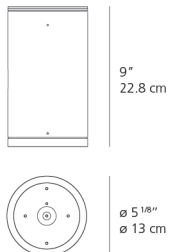

Dimensions

Packaging

1 Box

1 x 20" x 13-3/8" x 14-3/8" / 12.35 lbs - 50.7 cm x 33.7 cm x 36.3 cm / 5.6 kg

Light distribution

Direct

Luminaire weight

8.38 lbs / 3.8 kg