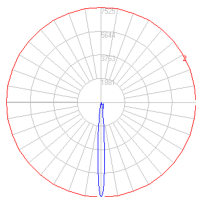

Dimensions

Packaging

1 Box

1 x 13-7/8" x 8-9/16" x 10-5/16" / 5.22 lbs - 35 cm x 21.5 cm x 26 cm / 2.37 kg

Light distribution

Direct

Luminaire weight

3.73 lbs / 1.69 kg

Red = Max Cd. Through Vertical plane

Blue = Max Cd. Through Horizontal plane

Warranty

5 year limited warranty,
Upon registration. Click here
to register your purchase.