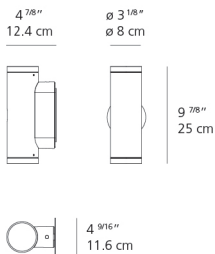

Dimensions

Packaging

1 Box

1 x 13-7/8" x 8-9/16" x 10-5/16" / 5.22 lbs - 35 cm x 21.5 cm x 26 cm / 2.37 kg

Light distribution

Direct

Luminaire weight

3.73 lbs / 1.69 kg