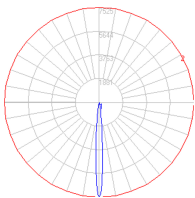

Delivered lumens	253lm
Light output ratio	63.25lm/W
Power consumption	4W
Led type	3.5W Array*
CCT (Correlated Color Temperature)	4000K
CRI (Color Rendering Index)	>80
Life expectancy	50000Hrs
Control type	On/Off
Input Voltage	120V
Driver	TCl - 1 x DCC-15W-350MA/US
BUG Rating	B1-U0-G0

Dimensions

Packaging

1 Box

1 x 13-7/8" x 8-9/16" x 10-5/16" / 5.22 lbs - 35 cm x 21.5 cm x 26 cm / 2.37 kg

Light distribution

Direct

Luminaire weight

3.73 lbs / 1.69 kg

Red = Max Cd. Through Vertical plane

Blue = Max Cd. Through Horizontal plane

Warranty

5 year limited warranty, Upon registration. Click here to register your purchase.