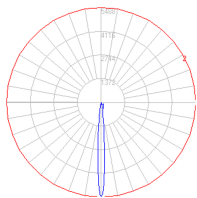

### Dimensions

### Light distribution

Direct

Red = Max Cd. Through Vertical plane

Blue = Max Cd. Through Horizontal plane