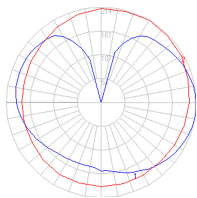

Features & Accessories

- Tapered sleeve allows for partial soft diffusion of light from diffuser

Dimensions

Packaging

2 Boxes

1 x 67-13/16" x 16-1/4" x 16-1/4" / 31.31 lbs - 172 cm x 41 cm x 41 cm / 14.2 kg

1 x 21-3/8" x 21-3/8" x 21-3/4" / 11.24 lbs - 54 cm x 54 cm x 55 cm / 5.1 kg

Light distribution

Diffused

Luminaire weight

27.11 lbs / 12.3 kg

Warranty

5 year Limited warranty,
Upon registration. Click here
to register your purchase.

Red = Max Cd. Through Vertical plane
Blue = Max Cd. Through Horizontal plane