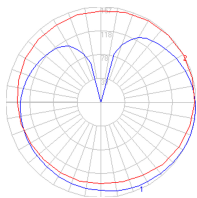

Features & Accessories

- Tapered sleeve allows for partial soft diffusion of light from diffuser

Dimensions

ø 13 ^{3/4}"
ø 35 cm

ø 13 ^{1/2}"
ø 34 cm

Packaging

2 Boxes

1 x 67-13/16" x 16-1/4" x 16-1/4" / 31.31 lbs - 172 cm x 41 cm x 41 cm / 14.2 kg

1 x 17-7/16" x 17-7/16" x 20-3/16" / 9.92 lbs - 44 cm x 44 cm x 51 cm / 4.5 kg

Light distribution

Diffused

Luminaire weight

25.79 lbs / 11.7 kg

Red = Max Cd. Through Vertical plane

Blue = Max Cd. Through Horizontal plane