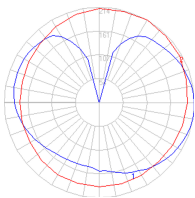

Features & Accessories

- Tapered sleeve allows for partial soft diffusion of light from the diffuser
- Extended cable length

Dimensions

Packaging

2 Boxes

1 x 21-3/8" x 21-3/8" x 21-3/4" / 11.24 lbs - 54 cm x 54 cm x 55 cm / 5.1 kg

1 x 22-15/16" x 10-5/16" x 7-15/16" / 3.75 lbs - 58 cm x 26 cm x 20 cm / 1.7 kg

Light distribution

Diffused

Luminaire weight

8.59 lbs / 3.9 kg

Warranty

5 year Limited warranty,
Upon registration. Click here
to register your purchase.

Red = Max Cd. Through Vertical plane

Blue = Max Cd. Through Horizontal plane