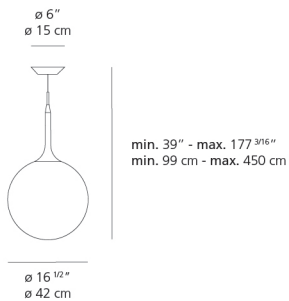

Lamp type	LED-T
Lamp	max 150W E26/A19
Lamp Included	No
Control type	Dimmable 2-Wire
Input Voltage	120V
Power consumption	N/A
Ballast	N/A

Colors & Finishes

White

Materials

- Diffuser in handblown glass with external etched finish
- Diffuser support in steel tubing covered by a tapered sleeve in translucent polycarbonate

Features & Accessories

- Tapered sleeve allows for partial soft diffusion of light from the diffuser
- Extended cable length

Dimensions

Packaging

2 Boxes

1 x 21-3/8" x 21-3/8" x 21-3/4" / 11.24 lbs - 54 cm x 54 cm x 55 cm / 5.1 kg

1 x 22-15/16" x 10-5/16" x 7-15/16" / 3.75 lbs - 58 cm x 26 cm x 20 cm / 1.7 kg

Light distribution

Diffused

Luminaire weight

8.59 lbs / 3.9 kg

Warranty

5 year Limited warranty,
Upon registration. Click here
to register your purchase.