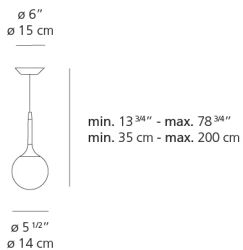

Lamp type	LED-T (Non Integrated) ONLY
Lamp	max 4W LED E12/G16.5
Lamp Included	No
Control type	Dimmable 2-Wire
Input Voltage	120V
Power consumption	4W
Ballast	N/A

Colors & Finishes

White

Materials

- Diffuser in handblown glass with external etched finish
- Diffuser support in steel tubing covered by a tapered sleeve in translucent polycarbonate

Features & Accessories

- Tapered sleeve allows for partial soft diffusion of light from the diffuser

Dimensions

Packaging

1 Box

1 x 12-7/8" x 7-3/16" x 13-11/16" / 3.28 lbs - 32.5 cm x 18 cm x 34.5 cm / 1.49 kg