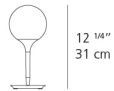

Lamp type	LED-T (Non Integrated) ONLY
Lamp	max 4W LED E12/G16.5
Lamp Included	No
Control type	On/Off (On Cord)
Input Voltage	120V
Power consumption	4W
Ballast	N/A

Colors & Finishes

White

Materials

- Diffuser in handblown glass with external etched finish
- Stem in steel tubing covered by a tapered sleeve in translucent molded polycarbonate

Features & Accessories

- Tapered sleeve allows for partial soft diffusion of light from diffuser

Dimensions

ø 5 1/2"
ø 14 cm

ø 5 1/8"
ø 13 cm

Packaging

1 Box

1 x 12-11/16" x 7-3/16" x 12-1/2" / 3.92 lbs - 32 cm x 18 cm x 34 cm / 1.78 kg