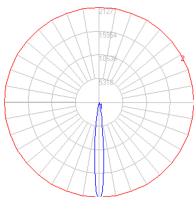

Dimensions

Packaging

1 Box

1 x 20-3/8" x 7-9/16" x 13-1/4" / 6.59 lbs - 51.5 cm x 19 cm x 33.4 cm / 2.99 kg

Light distribution

Direct

Luminaire weight

4.67 lbs / 2.12 kg

Red = Max Cd. Through Vertical plane

Blue = Max Cd. Through Horizontal plane

Warranty

5 year limited warranty, Upon registration. Click here to register your purchase.