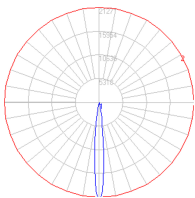

### Dimensions

### Packaging

1 Box

1 x 20-3/8" x 7-9/16" x 13-1/4" / 6.59 lbs - 51.5 cm x 19 cm x 33.4 cm / 2.99 kg

### Light distribution

Direct

### Luminaire weight

4.67 lbs / 2.12 kg

Red = Max Cd. Through Vertical plane

Blue = Max Cd. Through Horizontal plane