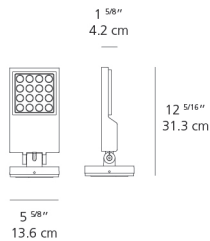

White RAL9002

Materials

- Body in aluminum
- Diffuser in silkscreened tempered glass

Specifications

| | |
|------------------------------------|-----------------------|
| Delivered lumens | 959lm |
| Light output ratio | 43.59lm/W |
| Power consumption | 22W |
| Led type | 21W C.O.B.* |
| CCT (Correlated Color Temperature) | 3000K |
| CRI (Color Rendering Index) | >80 |
| Life expectancy | 50000Hrs |
| Control type | On/Off |
| Input Voltage | 120-277V |
| Driver | ROAL - 1 x RSLD035-10 |
| BUG Rating | B2-U0-G0 |

Dimensions

Packaging

1 Box

1 x 20-3/8" x 7-9/16" x 13-1/4" / 6.59 lbs - 51.5 cm x 19 cm x 33.4 cm / 2.99 kg

Light distribution

Direct

Red = Max Cd. Through Vertical plane

Blue = Max Cd. Through Horizontal plane