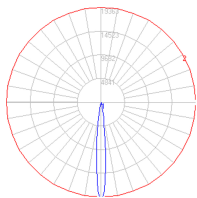

Dimensions

Packaging

1 Box

1 x 20-3/8" x 7-9/16" x 13-1/4" / 6.59 lbs - 51.5 cm x 19 cm x 33.4 cm / 2.99 kg

Light distribution

Direct

Red = Max Cd. Through Vertical plane

Blue = Max Cd. Through Horizontal plane