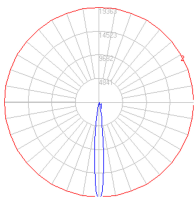

Dimensions

Packaging

1 Box

1 x 20-3/8" x 7-9/16" x 13-1/4" / 6.59 lbs - 51.5 cm x 19 cm x 33.4 cm / 2.99 kg

Light distribution

Direct

Luminaire weight

4.67 lbs / 2.12 kg

Red = Max Cd. Through Vertical plane

Blue = Max Cd. Through Horizontal plane

Warranty

5 year limited warranty,
Upon registration. Click here
to register your purchase.