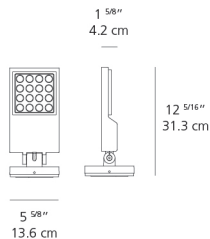

Dimensions

Packaging

1 Box

1 x 20-3/8" x 7-9/16" x 13-1/4" / 6.59 lbs - 51.5 cm x 19 cm x 33.4 cm / 2.99 kg

Light distribution

Direct

Luminaire weight

4.67 lbs / 2.12 kg