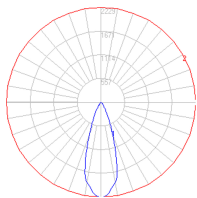

### Dimensions

### Light distribution

Direct

Red = Max Cd. Through Vertical plane

Blue = Max Cd. Through Horizontal plane