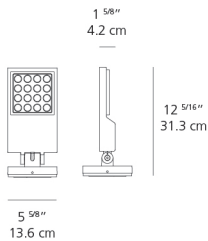

Dimensions

Packaging

1 Box

1 x 20-3/8" x 7-9/16" x 13-1/4" / 6.59 lbs - 51.5 cm x 19 cm x 33.4 cm / 2.99 kg

Light distribution

Direct

Luminaire weight

4.67 lbs / 2.12 kg