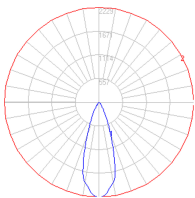

Dimensions

Packaging

1 Box

1 x 20-3/8" x 7-9/16" x 13-1/4" / 6.59 lbs - 51.5 cm x 19 cm x 33.4 cm / 2.99 kg

Light distribution

Direct

Luminaire weight

4.67 lbs / 2.12 kg

Red = Max Cd. Through Vertical plane

Blue = Max Cd. Through Horizontal plane

Warranty

5 year limited warranty,
Upon registration. Click here
to register your purchase.