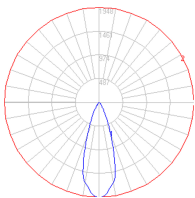

Dimensions

Packaging

1 Box

1 x 20-3/8" x 7-9/16" x 13-1/4" / 6.59 lbs - 51.5 cm x 19 cm x 33.4 cm / 2.99 kg

Light distribution

Direct

Luminaire weight

4.67 lbs / 2.12 kg

Red = Max Cd. Through Vertical plane

Blue = Max Cd. Through Horizontal plane

Warranty

5 year limited warranty,
Upon registration. Click here
to register your purchase.