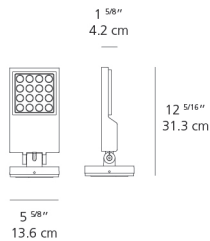

Dimensions

Packaging

1 Box

1 x 20-3/8" x 7-9/16" x 13-1/4" / 6.59 lbs - 51.5 cm x 19 cm x 33.4 cm / 2.99 kg

Light distribution

Direct

Luminaire weight

4.67 lbs / 2.12 kg