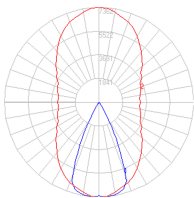

### Dimensions

### Packaging

1 Box

1 x 20-3/8" x 7-9/16" x 13-1/4" / 6.59 lbs - 51.5 cm x 19 cm x 33.4 cm / 2.99 kg

### Light distribution

Direct

### Luminaire weight

4.67 lbs / 2.12 kg

Red = Max Cd. Through Vertical plane

Blue = Max Cd. Through Horizontal plane