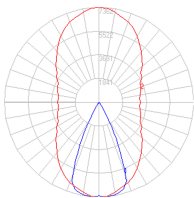

Delivered lumens	950lm
Light output ratio	43.18lm/W
Power consumption	22W
Led type	21W C.O.B.*
CCT (Correlated Color Temperature)	4000K
CRI (Color Rendering Index)	>80
Life expectancy	50000Hrs
Control type	On/Off
Input Voltage	120-277V
Driver	ROAL - 1 x RSLD035-10
BUG Rating	B1-U0-G0

Dimensions

Packaging

1 Box

1 x 20-3/8" x 7-9/16" x 13-1/4" / 6.59 lbs - 51.5 cm x 19 cm x 33.4 cm / 2.99 kg

Light distribution

Direct

Luminaire weight

4.67 lbs / 2.12 kg

Red = Max Cd. Through Vertical plane

Blue = Max Cd. Through Horizontal plane

Warranty

5 year limited warranty,
Upon registration. Click here
to register your purchase.