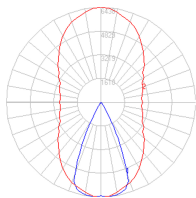

### Dimensions

### Light distribution

Direct

Red = Max Cd. Through Vertical plane

Blue = Max Cd. Through Horizontal plane