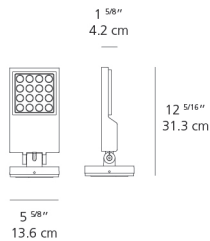

■ Anthracite grey

Materials

- Body in aluminum
- Diffuser in silkscreened tempered glass

Specifications

Delivered lumens	830lm
Light output ratio	37.72lm/W
Power consumption	22W
Led type	21W C.O.B.*
CCT (Correlated Color Temperature)	3000K
CRI (Color Rendering Index)	>80
Life expectancy	50000Hrs
Control type	On/Off
Input Voltage	120-277V
Driver	ROAL - 1 x RSLD035-10
BUG Rating	B1-U0-G0

Dimensions

Packaging

1 Box

1 x 20-3/8" x 7-9/16" x 13-1/4" / 6.59 lbs - 51.5 cm x 19 cm x 33.4 cm / 2.99 kg

Light distribution

Direct

Red = Max Cd. Through Vertical plane

Blue = Max Cd. Through Horizontal plane