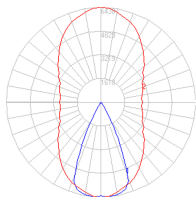

Dimensions

Packaging

1 Box

1 x 20-3/8" x 7-9/16" x 13-1/4" / 6.59 lbs - 51.5 cm x 19 cm x 33.4 cm / 2.99 kg

Light distribution

Direct

Red = Max Cd. Through Vertical plane

Blue = Max Cd. Through Horizontal plane