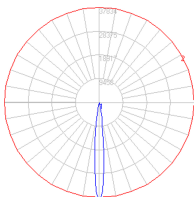

Delivered lumens	2353.2lm
Light output ratio	63.6lm/W
Power consumption	37W
Led type	35W C.O.B.*
CCT (Correlated Color Temperature)	4000K
CRI (Color Rendering Index)	>80
Life expectancy	50000Hrs
Control type	On/Off
Input Voltage	120-277V
Driver	ROAL - 1 x RSLD035-16
BUG Rating	B2-U0-G0

Dimensions

Packaging

1 Box

1 x 23-11/16" x 9-9/16" x 14-11/16" / 12.21 lbs - 60 cm x 24 cm x 37.1 cm / 5.54 kg

Light distribution

Direct

Luminaire weight

9.68 lbs / 4.39 kg

Red = Max Cd. Through Vertical plane

Blue = Max Cd. Through Horizontal plane

Warranty

5 year limited warranty, Upon registration. Click here to register your purchase.