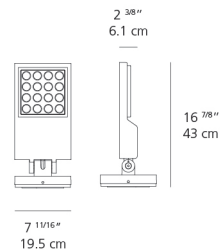

Delivered lumens	2353.2lm
Light output ratio	63.6lm/W
Power consumption	37W
Led type	35W C.O.B.*
CCT (Correlated Color Temperature)	4000K
CRI (Color Rendering Index)	>80
Life expectancy	50000Hrs
Control type	On/Off
Input Voltage	120-277V
Driver	ROAL - 1 x RSLD035-16
BUG Rating	B2-U0-G0

Dimensions

Packaging

1 Box

1 x 23-11/16" x 9-9/16" x 14-11/16" / 12.21 lbs - 60 cm x 24 cm x 37.1 cm / 5.54 kg

Light distribution

Direct

Luminaire weight

9.68 lbs / 4.39 kg