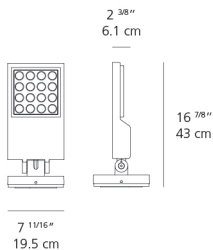

Delivered lumens	2353.2lm
Light output ratio	63.6lm/W
Power consumption	37W
Led type	35W C.O.B.*
CCT (Correlated Color Temperature)	4000K
CRI (Color Rendering Index)	>80
Life expectancy	50000Hrs
Control type	On/Off
Input Voltage	120-277V
Driver	ROAL - 1 x RSLD035-16
BUG Rating	B2-U0-G0

Dimensions

Packaging

1 Box

1 x 23-11/16" x 9-9/16" x 14-11/16" / 12.21 lbs - 60 cm x 24 cm x 37.1 cm / 5.54 kg

Light distribution

Direct

Luminaire weight

9.68 lbs / 4.39 kg