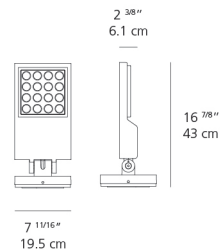

Delivered lumens	2188.8lm
Light output ratio	59.2lm/W
Power consumption	37W
Led type	35W C.O.B.*
CCT (Correlated Color Temperature)	3000K
CRI (Color Rendering Index)	>80
Life expectancy	50000Hrs
Control type	On/Off
Input Voltage	120-277V
Driver	ROAL - 1 x RSLD035-16
BUG Rating	B2-U0-G0

Dimensions

Packaging

1 Box

1 x 23-11/16" x 9-9/16" x 14-11/16" / 12.21 lbs - 60 cm x 24 cm x 37.1 cm / 5.54 kg

Light distribution

Direct

Luminaire weight

9.68 lbs / 4.39 kg