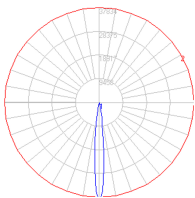

Delivered lumens	2188.8lm
Light output ratio	59.2lm/W
Power consumption	37W
Led type	35W C.O.B.*
CCT (Correlated Color Temperature)	3000K
CRI (Color Rendering Index)	>80
Life expectancy	50000Hrs
Control type	On/Off
Input Voltage	120-277V
Driver	ROAL - 1 x RSLD035-16
BUG Rating	B2-U0-G0

Dimensions

Packaging

1 Box

1 x 23-11/16" x 9-9/16" x 14-11/16" / 12.21 lbs - 60 cm x 24 cm x 37.1 cm / 5.54 kg

Light distribution

Direct

Luminaire weight

9.68 lbs / 4.39 kg

Red = Max Cd. Through Vertical plane

Blue = Max Cd. Through Horizontal plane

Warranty

5 year limited warranty,
Upon registration. Click here
to register your purchase.