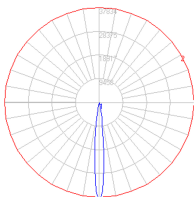

Delivered lumens	2188.8lm
Light output ratio	59.2lm/W
Power consumption	37W
Led type	35W C.O.B.*
CCT (Correlated Color Temperature)	3000K
CRI (Color Rendering Index)	>80
Life expectancy	50000Hrs
Control type	On/Off
Input Voltage	120-277V
Driver	ROAL - 1 x RSLD035-16
BUG Rating	B2-U0-G0

Dimensions

Packaging

1 Box

1 x 23-11/16" x 9-9/16" x 14-11/16" / 12.21 lbs - 60 cm x 24 cm x 37.1 cm / 5.54 kg

Light distribution

Direct

Luminaire weight

9.68 lbs / 4.39 kg

Red = Max Cd. Through Vertical plane

Blue = Max Cd. Through Horizontal plane

Warranty

5 year limited warranty, Upon registration. Click here to register your purchase.