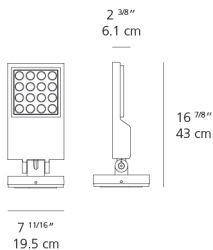

Delivered lumens	2188.8lm
Light output ratio	59.2lm/W
Power consumption	37W
Led type	35W C.O.B.*
CCT (Correlated Color Temperature)	3000K
CRI (Color Rendering Index)	>80
Life expectancy	50000Hrs
Control type	On/Off
Input Voltage	120-277V
Driver	ROAL - 1 x RSLD035-16
BUG Rating	B2-U0-G0

Dimensions

Packaging

1 Box

1 x 23-11/16" x 9-9/16" x 14-11/16" / 12.21 lbs - 60 cm x 24 cm x 37.1 cm / 5.54 kg

Light distribution

Direct

Luminaire weight

9.68 lbs / 4.39 kg