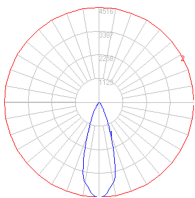

### Dimensions

### Packaging

1 Box

1 x 23-11/16" x 9-9/16" x 14-11/16" / 12.21 lbs - 60 cm x 24 cm x 37.1 cm / 5.54 kg

### Light distribution

Direct

### Luminaire weight

9.68 lbs / 4.39 kg

Red = Max Cd. Through Vertical plane

Blue = Max Cd. Through Horizontal plane