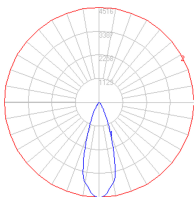

Dimensions

Packaging

1 Box

1 x 23-11/16" x 9-9/16" x 14-11/16" / 12.21 lbs - 60 cm x 24 cm x 37.1 cm / 5.54 kg

Light distribution

Direct

Luminaire weight

9.68 lbs / 4.39 kg

Red = Max Cd. Through Vertical plane

Blue = Max Cd. Through Horizontal plane

Warranty

5 year limited warranty, Upon registration. Click here to register your purchase.