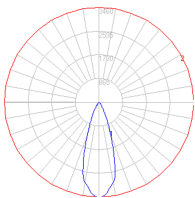

Dimensions

Packaging

1 Box

1 x 23-11/16" x 9-9/16" x 14-11/16" / 12.21 lbs - 60 cm x 24 cm x 37.1 cm / 5.54 kg

Light distribution

Direct

Luminaire weight

9.68 lbs / 4.39 kg

Red = Max Cd. Through Vertical plane

Blue = Max Cd. Through Horizontal plane

Warranty

5 year limited warranty, Upon registration. Click here to register your purchase.