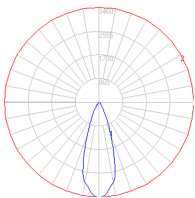

### Dimensions

### Packaging

1 Box

1 x 23-11/16" x 9-9/16" x 14-11/16" / 12.21 lbs - 60 cm x 24 cm x 37.1 cm / 5.54 kg

### Light distribution

Direct

### Luminaire weight

9.68 lbs / 4.39 kg

Red = Max Cd. Through Vertical plane

Blue = Max Cd. Through Horizontal plane