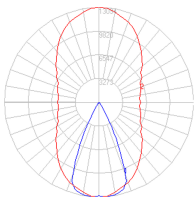

Delivered lumens	2297lm
Light output ratio	62.1lm/W
Power consumption	37W
Led type	35W C.O.B.*
CCT (Correlated Color Temperature)	4000K
CRI (Color Rendering Index)	>80
Life expectancy	50000Hrs
Control type	On/Off
Input Voltage	120-277V
Driver	ROAL - 1 x RSLD035-16
BUG Rating	B2-U0-G0

Dimensions

Packaging

1 Box

1 x 23-11/16" x 9-9/16" x 14-11/16" / 12.21 lbs - 60 cm x 24 cm x 37.1 cm / 5.54 kg

Light distribution

Direct

Luminaire weight

9.68 lbs / 4.39 kg

Red = Max Cd. Through Vertical plane

Blue = Max Cd. Through Horizontal plane

Warranty

5 year limited warranty,
Upon registration. Click here
to register your purchase.