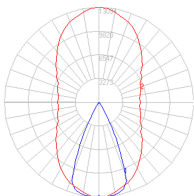

Delivered lumens	2297lm
Light output ratio	62.1lm/W
Power consumption	37W
Led type	35W C.O.B.*
CCT (Correlated Color Temperature)	4000K
CRI (Color Rendering Index)	>80
Life expectancy	50000Hrs
Control type	On/Off
Input Voltage	120-277V
Driver	ROAL - 1 x RSLD035-16
BUG Rating	B2-U0-G0

Dimensions

Packaging

1 Box

1 x 23-11/16" x 9-9/16" x 14-11/16" / 12.21 lbs - 60 cm x 24 cm x 37.1 cm / 5.54 kg

Light distribution

Direct

Luminaire weight

9.68 lbs / 4.39 kg

Red = Max Cd. Through Vertical plane

Blue = Max Cd. Through Horizontal plane

Warranty

5 year limited warranty,
Upon registration. Click here
to register your purchase.