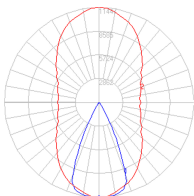

| | |
|------------------------------------|-----------------------|
| Delivered lumens | 2137lm |
| Light output ratio | 57.8lm/W |
| Power consumption | 37W |
| Led type | 35W C.O.B.* |
| CCT (Correlated Color Temperature) | 3000K |
| CRI (Color Rendering Index) | >80 |
| Life expectancy | 50000Hrs |
| Control type | On/Off |
| Input Voltage | 120-277V |
| Driver | ROAL - 1 x RSLD035-16 |
| BUG Rating | B2-U0-G0 |

Dimensions

Packaging

1 Box

1 x 23-11/16" x 9-9/16" x 14-11/16" / 12.21 lbs - 60 cm x 24 cm x 37.1 cm / 5.54 kg

Light distribution

Direct

Luminaire weight

9.68 lbs / 4.39 kg

Red = Max Cd. Through Vertical plane

Blue = Max Cd. Through Horizontal plane

Warranty

5 year limited warranty,
Upon registration. Click here
to register your purchase.