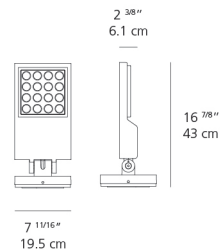

Dimensions

Packaging

1 Box

1 x 23-11/16" x 9-9/16" x 14-11/16" / 12.21 lbs - 60 cm x 24 cm x 37.1 cm / 5.54 kg

Light distribution

Direct

Luminaire weight

9.68 lbs / 4.39 kg